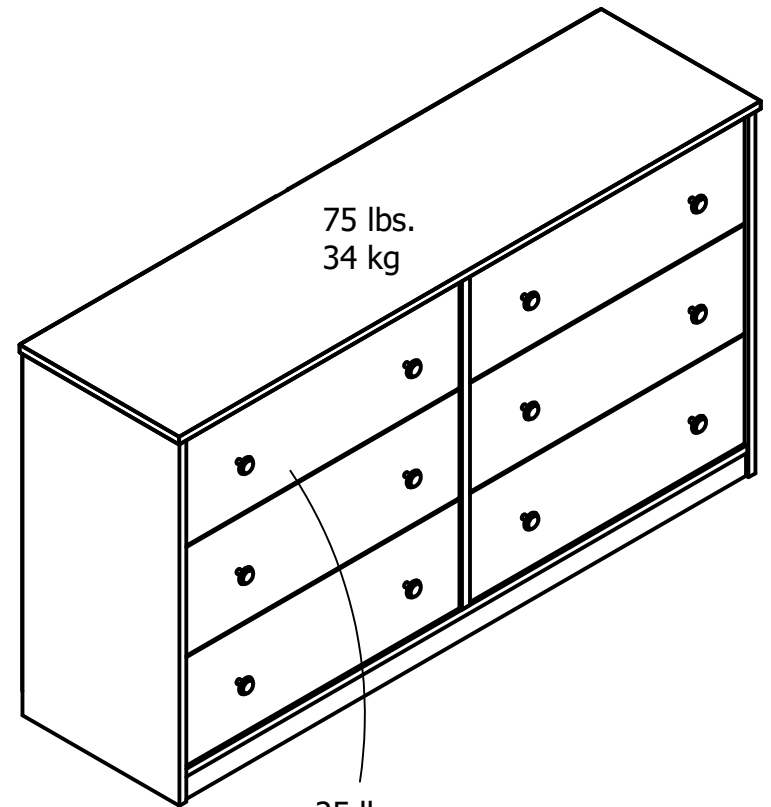

9087

Interior Drawer dimensions:
23.5 in. (59.7 cm) W
5.89 in. (15.0 cm) H
13 in. (33.0 cm) D
1.04 cubic feet each storage area

Wood Breakdown:
PB 95%
Total storage: 6.25 cubic feet

Overall Product Size:
53.54"W x 14.69"D x 29.69"H
136.0cm W x 37.3cm D x 75.4cm H

Maximum Weight Capacities
Unit Weight: 102 lbs. (46.3 kg)