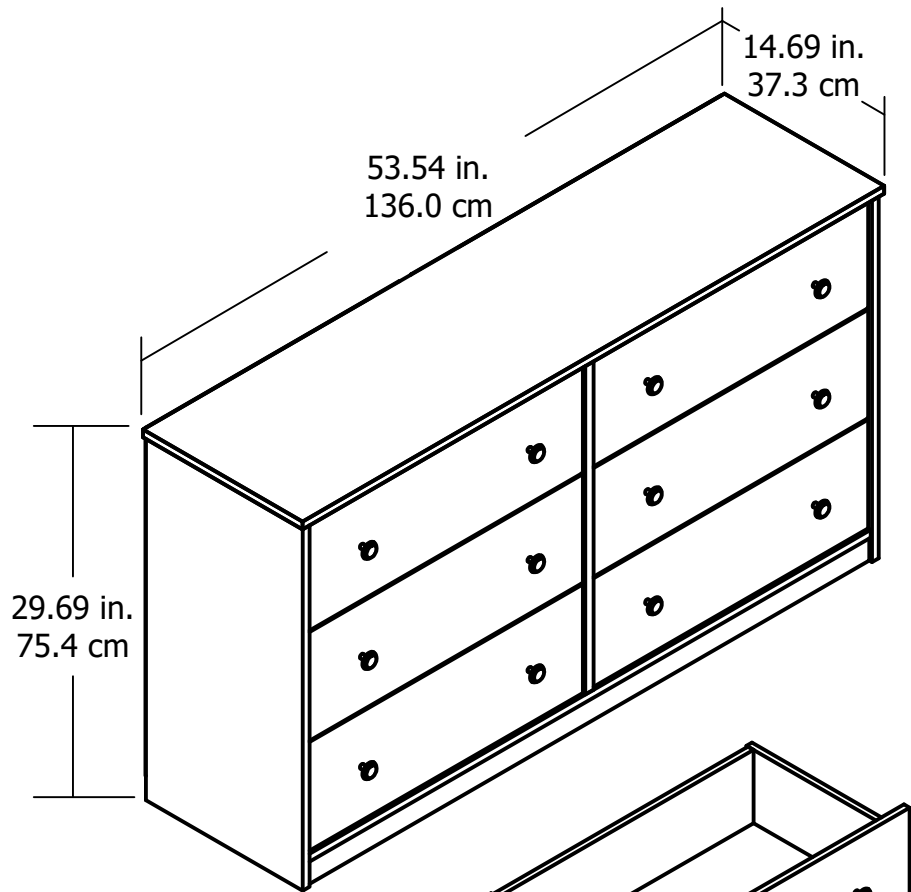

9087

Interior Drawer dimensions:
23.5 in. (59.7 cm) W
5.89 in. (15.0 cm) H
13 in. (33.0 cm) D
1.04 cubic feet each storage area

Wood Breakdown:
PB 95%
Total storage: 6.25 cubic feet

Overall Product Size:
53.54"W x 14.69"D x 29.69"H
136.0cm W x 37.3cm D x 75.4cm H

Maximum Weight Capacities
Unit Weight: 102 lbs. (46.3 kg)